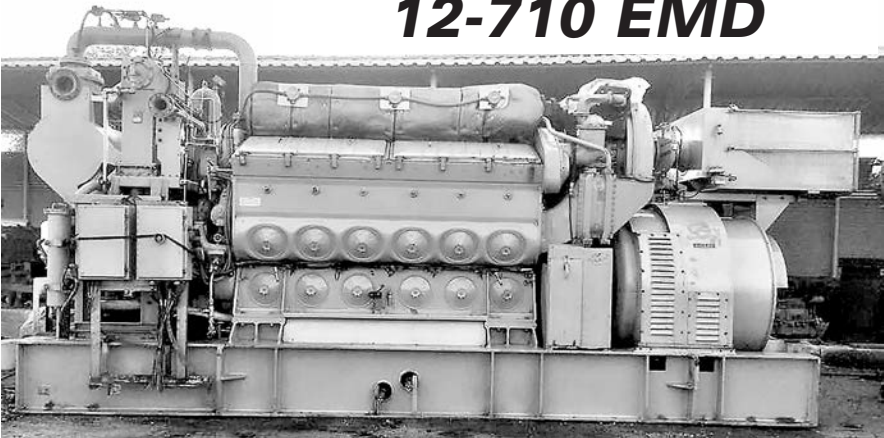

3000 KW GEN

12-710 EMD

Two (2) 12-710 G7B EMD Marine Generator Sets

3000 HP @ 900 RPM, S/N 09-C1-1035, S/N 09-D1-1001, Baylor Model AB21-24 Alternators. 2865 kw, 3581 kva, 4160v 60 hz, Standby Units, only 2,832 and 2,946 hours. Both in exceptional condition. Currently stored at NRE in Houma, LA. Only \$295,000 each, EMD Inspection report available. NRE can also dyno and load test at reasonable extra cost. Willing to separate the marine 12-710 engines and sell for only 225k ea. (Replacement 12-710 new over 1.5M ea). The EMD 12-710's can be converted to Tier 3 by NRE.