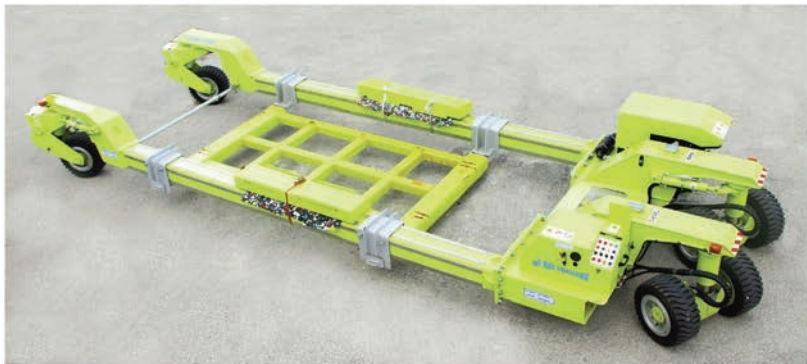

International Boatlift Exchange, Inc.

**SECOND HAND (demo) ABI TRAILER MBT 20:**

Year: 2013  
Capacity: 20 Ton  
Engine: Perkins Diesel  
Engine Hours: 30  
Available: NOW!  
Price: \$52,500

- \* Radio Remote Control Included!
- \* Gas-Assist Manual Pad Assembly Included!

**SECOND HAND TRAVEL LIFTS NOW AVAILABLE:**

**Travel Lift 300 C**  
 Year: 2006  
 Engine: John Deere Diesel  
 Inside Clear Width: 32' 8"  
 Available: NOW!

- \* Radio Remote Control Included!

**Travel Lift 100 C**  
 Year: 2006  
 Engine: John Deere Diesel  
 Inside Clear Width: 26'  
 Available: August, 2019

- \* Radio Remote Control Included!

**Travel Lift 75 BFM**  
 Year: 2007  
 Engine: John Deere Diesel  
 Inside Clear Width: 19' 6"  
 Available: NOW!

- \* Radio Remote Control Included!

**Travel Lift 70 BFM**  
 Year: 1991  
 Engine: John Deere Diesel  
 Inside Clear Width: 27'  
 Available: Now!