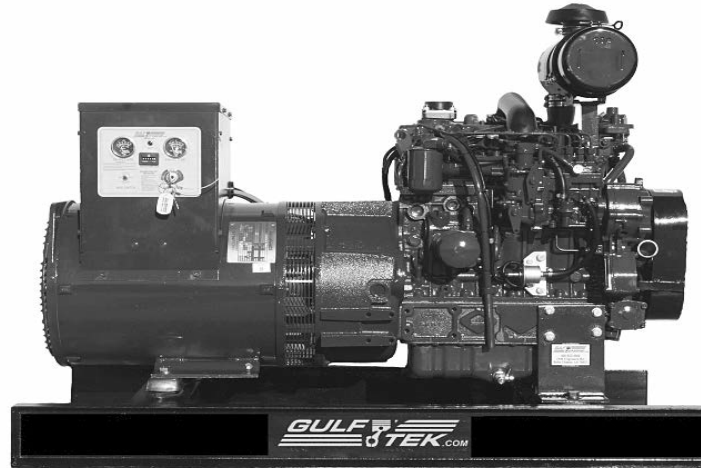

TOUGH
Kubota
PARTS

LARGE INVENTORY
SAME DAY SHIPPING

KUBOTA
Reman

STARTERS / ALTERNATORS / TURBO'S

LIST OF SPECIFICATIONS

- Kubota Diesel Engine
- 1800 RPM Generator Single or 3 Phase
- Brushless Exciter
- Automatic Voltage Regulator
- High Temp and Low Oil Shutdown System
- Air Cleaner
- Belt Guard
- Hour Meter
- Key Switch
- Stable Flex Neoprene Vibration Isolators
- Fuel Filter
- Mechanical Fuel Transfer Pump

Kubota

AUTHORIZED DISTRIBUTOR

(800) 925-4966

ENGINES / GENERATORS / PARTS

GL SERIES
LOWBOY II

Marine and Industrial Generators

KEEL COOLED MODELS

MODEL	KW	PRICE
KG8KWKC-ECS	8	\$5,920.00
KG10KWKC-ECS	10	\$6,130.00
KG12KWKC-ECS	12	\$6,800.00
KG15KWKC-ECS	15	\$7,810.00
KG17KWKC-ECS	17	\$8,050.00
KG20KWKC-ECS	20	\$9,075.00
KG25KWKC-ECS	25	\$9,355.00
KG30KWKC-ECS	30	\$9,810.00
KG40KWKC-ECS	40	\$12,715.00
KG50KWKC-ECS	50	\$13,860.00