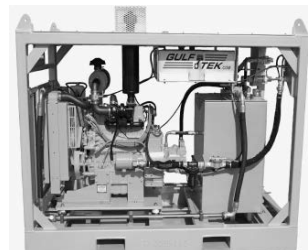

TOUGH
Kubota
PARTS

LARGE INVENTORY
SAME DAY SHIPPING

KUBOTA
Reman

STARTERS / ALTERNATORS / TURBO'S

LIST OF SPECIFICATIONS

- Kubota Diesel Engine
- 1800 RPM Generator Single or 3 Phase
- Brushless Exciter
- Automatic Voltage Regulator
- High Temp and Low Oil Shutdown System
- Air Cleaner
- Belt Guard
- Hour Meter
- Key Switch
- Stable Flex Neoprene Vibration Isolators
- Fuel Filter
- Mechanical Fuel Transfer Pump

Kubota

AUTHORIZED DISTRIBUTOR

(800) 925-4966

ENGINES / GENERATORS / PARTS

GL SERIES
LOWBOY II

Marine and Industrial Generators

KEEL COOLED MODELS

MODEL	KW	PRICE
KG8KWKC-ECS	8	\$5,920.00
KG10KWKC-ECS	10	\$6,130.00
KG12KWKC-ECS	12	\$6,800.00
KG15KWKC-ECS	15	\$7,810.00
KG17KWKC-ECS	17	\$8,050.00
KG20KWKC-ECS	20	\$9,075.00
KG25KWKC-ECS	25	\$9,355.00
KG30KWKC-ECS	30	\$9,810.00
KG40KWKC-ECS	40	\$12,715.00
KG50KWKC-ECS	50	\$13,860.00

*****TIER 4 GENERATORS AVAILABLE*****

GL7000-USA	\$4,600.00
GL11000-USA	\$5,800.00
GL14000-USA	\$8,950.00

Pressure Washers
3K to 10K Cold Water
3K to 5K Hot Water

Trash Pumps 3 to 6 Inch

HPU Units

GULF & TEK ENGINE.COM