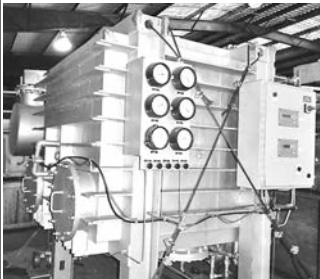

25,000 GPD MARINE FLASH DISTILLING PLANT

Aqua-Chem
Model
S1040
FL-2

New/
Unused
Mfg.
2007

Contact: (208) 725-5781 Ext. 3
sales@uscombustion.com
www.uscombustion.com